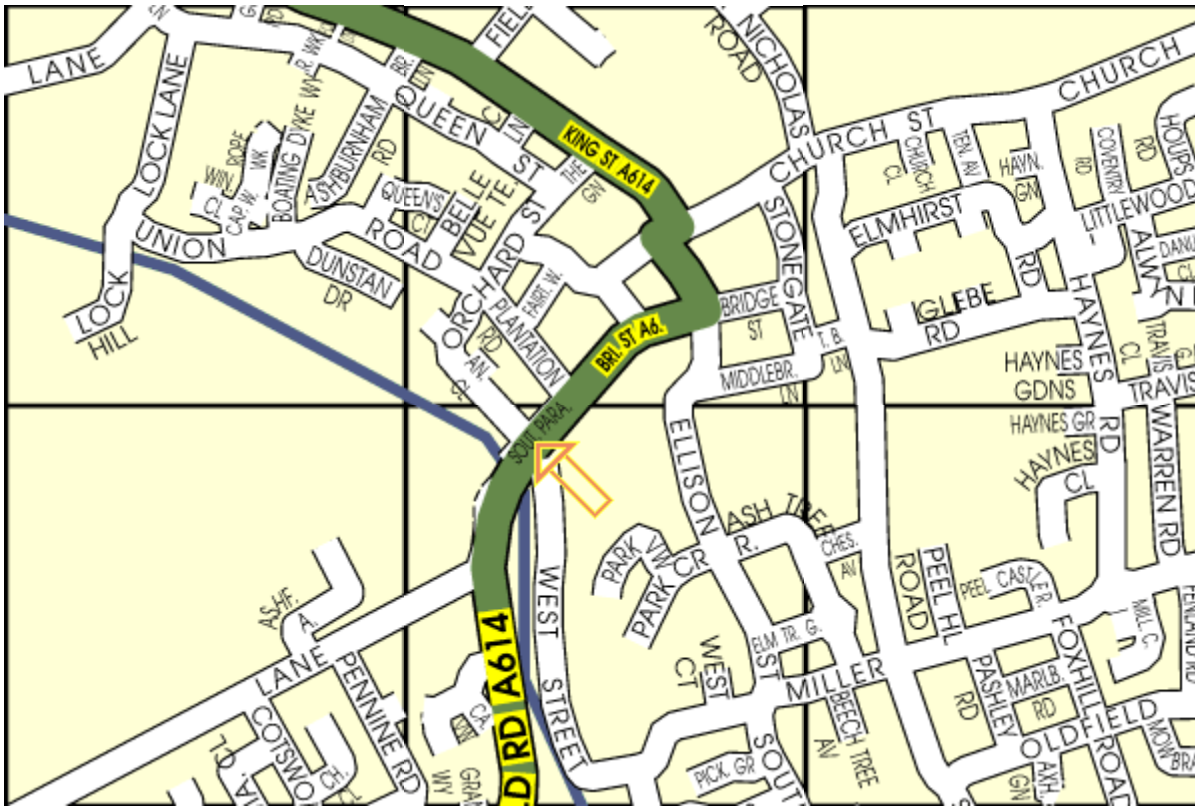

CANAL TAVERN

South Parade, Thorne (Doncaster) DN8 5DZ

FROM THE NORTH (M62)

1. Leave the M62 at junction 35 (signposted The South), then join the M18 motorway
2. Leave the M18 at junction 6 (signposted A614 Thorne)
3. Then at Waterside Roundabout take the 2nd exit onto the A614 (signposted Thorne)
4. Continue forward onto Field Side - A614. Entering Thorne
5. Bear right onto South Parade

PLEASE REMEMBER THAT SOUTH PARADE IS A SLIP ROAD (HIDDEN) DOWN THE RIGHT SIDE, WHEN FACING THE BRIDGE

FROM THE SOUTH (A1)

1. Leave the A1(M) at junction 35 (signposted Sheffield M1, Scunthorpe M180)
2. At roundabout take the 3rd exit, then join the M18 motorway (signposted Scunthorpe)
3. Leave the M180 at junction 1, then at Tudworth Roundabout take the 1st exit onto the A614 (signposted Thorne)
4. Continue forward onto Field Side - A614. Entering Thorne
5. Bear right onto South Parade